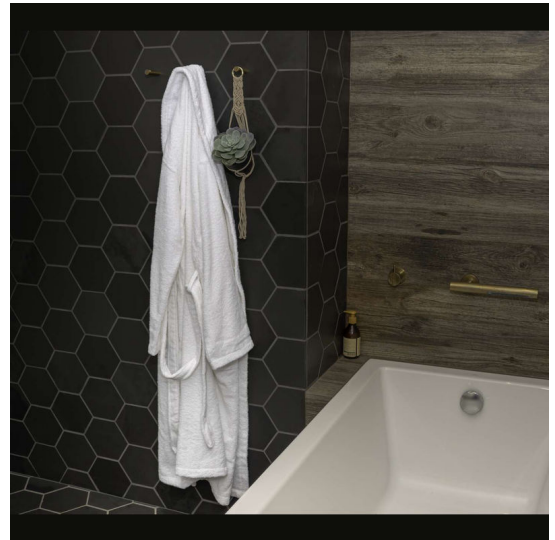

OLIMA TERRY BATHROBE

SKU: TP3OL3300

Categorie: Casă și bucatărie

100% ring spun cotton; Shawl collar for extra comfort; Soft and highly absorbant; Waistband with belt loops; Hanging loop at neck; Avoid using fabric softener because it reduces towels' water absorbency; No harmful substances! Certified according to STANDARD 100 by OEKO-TEX®;

General information

Brand	Olima
Color	Arctic White
_Color_Hex	#ffffff
Item Weight Net Gr	0.95
Size	M/L
Imprint Method	S2,DT
Imprint Size	21 x 29
Country Of Origin	TR
Gender	Unisex

Variations

Attribute	SKU	Stock
#ffffff <input type="checkbox"/>	TP3OL3300WH-M/L	291
#ffffff <input type="checkbox"/>	TP3OL3300WH-XL/2XL	259
#ffffff <input type="checkbox"/>	TP3OL3300WH-XS/S	139