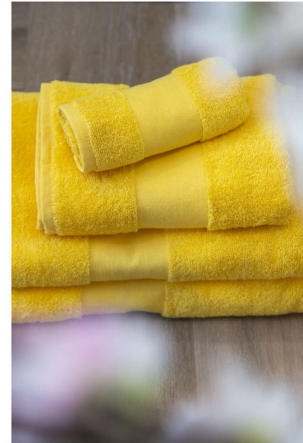

OLIMA CLASSIC TOWEL

SKU: TP3OL450SU-70X140**Categorie:** Casă și bucătărie

100% Ring-Spun cotton;450g/m²;Tear away label;Dyed to match. 100% cotton hanger loop;Guest and Hand towel - Hangeron shorter sides;Bath and Maxi Bath - Hangeron longer sides;Two emphasized bordures at towel ends;Border width:Guest (30x50) 6cm;Hand (5

General information	
Brand	Olima
Color	Aqua
_Color_Hex	#03a3c8
Item Weight Net Gr	0.73
Size	100x150
Imprint Method	S2,DT
Imprint Size	21 x 29
Country Of Origin	TR
Gender	Unisex

Variations		
Attribute	SKU	Stock
#03a3c8 	TP3OL450AQ-100X150	144
#03a3c8 	TP3OL450AQ-30X50	1468
#03a3c8 	TP3OL450AQ-50X100	1505
#69b3e7 	TP3OL450BB-100X150	522
#69b3e7 	TP3OL450BB-30X50	3101
#69b3e7 	TP3OL450BB-50X100	3533
#69b3e7 	TP3OL450BB-70X140	4604
#f5b6cd 	TP3OL450BBP-100X150	144
#f5b6cd 	TP3OL450BBP-30X50	721
#f5b6cd 	TP3OL450BBP-50X100	815
#f5b6cd 	TP3OL450BBP-70X140	963
#41553c 	TP3OL450BG-30X50	1245
#41553c 	TP3OL450BG-50X100	1459
#41553c 	TP3OL450BG-70X140	3701
#1a1718 	TP3OL450BL-30X50	3527
#1a1718 	TP3OL450BL-50X100	10312
#03a3c8 	TP3OL450AQ-70X140	1100
#41553c 	TP3OL450BG-100X150	305
#1a1718 	TP3OL450BL-100X150	535