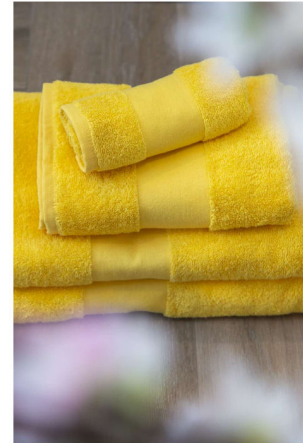

OLIMA CLASSIC TOWEL**SKU:** TP3OL450SU-70X140**Categorie:** Casă și bucatărie

100% Ring-Spun cotton;450g/m²;Tear away label;Dyed to match. 100% cotton hanger loop;Guest and Hand towel - Hangeron shorter sides;Bath and Maxi Bath - Hangeron longer sides;Two emphasized bordures at towel ends;Border width:Guest (30x50) 6cm;Hand (5

General information	
Brand	Olima
Color	Aqua
_Color_Hex	#03a3c8
Item Weight Net Gr	0.73
Size	100x150
Imprint Method	S2,DT
Imprint Size	21 x 29
Country Of Origin	TR
Gender	Unisex

Variations		
Attribute	SKU	Stock
#03a3c8 	TP3OL450AQ-100X150	159
#03a3c8 	TP3OL450AQ-30X50	1625
#03a3c8 	TP3OL450AQ-50X100	1627
#69b3e7 	TP3OL450BB-100X150	374
#69b3e7 	TP3OL450BB-30X50	1344
#69b3e7 	TP3OL450BB-50X100	2804
#69b3e7 	TP3OL450BB-70X140	2831
#f5b6cd 	TP3OL450BBP-100X150	162
#f5b6cd 	TP3OL450BBP-30X50	766
#f5b6cd 	TP3OL450BBP-50X100	857
#f5b6cd 	TP3OL450BBP-70X140	1018
#41553c 	TP3OL450BG-30X50	1400
#41553c 	TP3OL450BG-50X100	1509
#41553c 	TP3OL450BG-70X140	4436
#1a1718 	TP3OL450BL-30X50	2161
#1a1718 	TP3OL450BL-50X100	9185
#03a3c8 	TP3OL450AQ-70X140	1384
#41553c 	TP3OL450BG-100X150	325
#1a1718 	TP3OL450BL-100X150	530