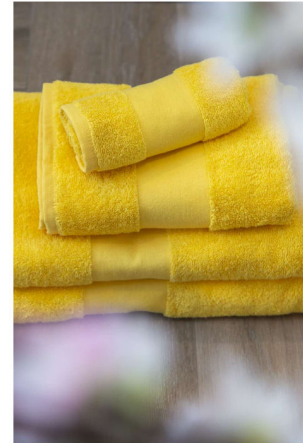

OLIMA CLASSIC TOWEL**SKU:** TP3OL450SU-50X100**Categorie:** Casă și bucatărie

100% Ring-Spun cotton;450g/m²;Tear away label;Dyed to match. 100% cotton hanger loop;Guest and Hand towel - Hangeron shorter sides;Bath and Maxi Bath - Hangeron longer sides;Two emphasized bordures at towel ends;Border width:Guest (30x50) 6cm;Hand (5

General information	
Brand	Olima
Color	Aqua
_Color_Hex	#03a3c8
Item Weight Net Gr	0.73
Size	100x150
Imprint Method	S2,DT
Imprint Size	21 x 29
Country Of Origin	TR
Gender	Unisex

Variations		
Attribute	SKU	Stock
#03a3c8 	TP3OL450AQ-100X150	159
#03a3c8 	TP3OL450AQ-30X50	1625
#03a3c8 	TP3OL450AQ-50X100	1627
#69b3e7 	TP3OL450BB-100X150	374
#69b3e7 	TP3OL450BB-30X50	1344
#69b3e7 	TP3OL450BB-50X100	2804
#69b3e7 	TP3OL450BB-70X140	2831
#f5b6cd 	TP3OL450BBP-100X150	162
#f5b6cd 	TP3OL450BBP-30X50	766
#f5b6cd 	TP3OL450BBP-50X100	857
#f5b6cd 	TP3OL450BBP-70X140	1018
#41553c 	TP3OL450BG-30X50	1400
#41553c 	TP3OL450BG-50X100	1509
#41553c 	TP3OL450BG-70X140	4436
#1a1718 	TP3OL450BL-30X50	2161
#1a1718 	TP3OL450BL-50X100	9185
#03a3c8 	TP3OL450AQ-70X140	1384
#41553c 	TP3OL450BG-100X150	325
#1a1718 	TP3OL450BL-100X150	530