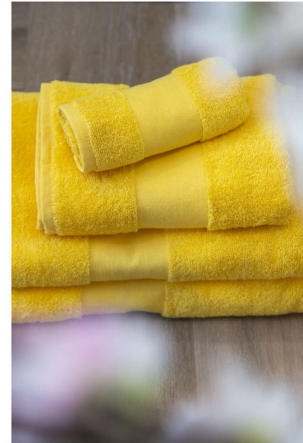

OLIMA CLASSIC TOWEL

SKU: TP3OL450SU-50X100**Categorie:** Casă și bucatărie

100% Ring-Spun cotton;450g/m²;Tear away label;Dyed to match. 100% cotton hanger loop;Guest and Hand towel - Hangeron shorter sides;Bath and Maxi Bath - Hangeron longer sides;Two emphasized bordures at towel ends;Border width:Guest (30x50) 6cm;Hand (5

General information	
Brand	Olima
Color	Aqua
_Color_Hex	#03a3c8
Item Weight Net Gr	0.73
Size	100x150
Imprint Method	S2,DT
Imprint Size	21 x 29
Country Of Origin	TR
Gender	Unisex

Variations		
Attribute	SKU	Stock
#03a3c8 	TP3OL450AQ-100X150	144
#03a3c8 	TP3OL450AQ-30X50	1468
#03a3c8 	TP3OL450AQ-50X100	1505
#69b3e7 	TP3OL450BB-100X150	522
#69b3e7 	TP3OL450BB-30X50	3101
#69b3e7 	TP3OL450BB-50X100	3533
#69b3e7 	TP3OL450BB-70X140	4604
#f5b6cd 	TP3OL450BBP-100X150	144
#f5b6cd 	TP3OL450BBP-30X50	721
#f5b6cd 	TP3OL450BBP-50X100	815
#f5b6cd 	TP3OL450BBP-70X140	963
#41553c 	TP3OL450BG-30X50	1245
#41553c 	TP3OL450BG-50X100	1459
#41553c 	TP3OL450BG-70X140	3701
#1a1718 	TP3OL450BL-30X50	3527
#1a1718 	TP3OL450BL-50X100	10312
#03a3c8 	TP3OL450AQ-70X140	1100
#41553c 	TP3OL450BG-100X150	305
#1a1718 	TP3OL450BL-100X150	535