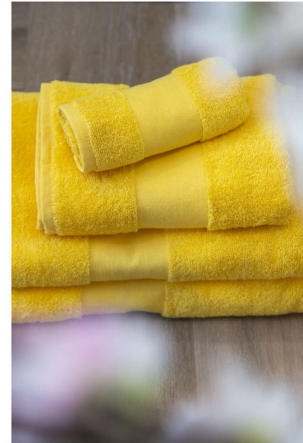

OLIMA CLASSIC TOWEL

SKU: TP3OL450SU-30X50**Categorie:** Casă și bucătărie

100% Ring-Spun cotton;450g/m²;Tear away label;Dyed to match. 100% cotton hanger loop;Guest and Hand towel - Hangeron shorter sides;Bath and Maxi Bath - Hangeron longer sides;Two emphasized bordures at towel ends;Border width:Guest (30x50) 6cm;Hand (5

General information	
Brand	Olima
Color	Aqua
_Color_Hex	#03a3c8
Item Weight Net Gr	0.73
Size	100×150
Imprint Method	S2,DT
Imprint Size	21 × 29
Country Of Origin	TR
Gender	Unisex

Variations		
Attribute	SKU	Stock
#03a3c8 	TP3OL450AQ-100X150	159
#03a3c8 	TP3OL450AQ-30X50	1625
#03a3c8 	TP3OL450AQ-50X100	1627
#69b3e7 	TP3OL450BB-100X150	374
#69b3e7 	TP3OL450BB-30X50	1344
#69b3e7 	TP3OL450BB-50X100	2804
#69b3e7 	TP3OL450BB-70X140	2831
#f5b6cd 	TP3OL450BBP-100X150	162
#f5b6cd 	TP3OL450BBP-30X50	766
#f5b6cd 	TP3OL450BBP-50X100	857
#f5b6cd 	TP3OL450BBP-70X140	1018
#41553c 	TP3OL450BG-30X50	1400
#41553c 	TP3OL450BG-50X100	1509
#41553c 	TP3OL450BG-70X140	4436
#1a1718 	TP3OL450BL-30X50	2161
#1a1718 	TP3OL450BL-50X100	9185
#03a3c8 	TP3OL450AQ-70X140	1384
#41553c 	TP3OL450BG-100X150	325
#1a1718 	TP3OL450BL-100X150	530