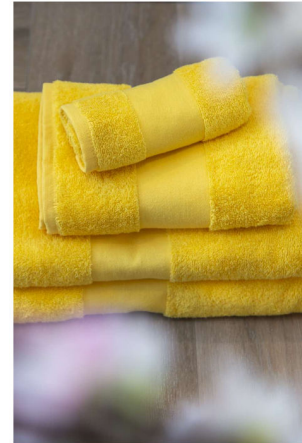

OLIMA CLASSIC TOWEL

SKU: TP3OL450SU-30X50**Categorie:** Casă și bucătărie

100% Ring-Spun cotton;450g/m²;Tear away label;Dyed to match. 100% cotton hanger loop;Guest and Hand towel - Hangeron shorter sides;Bath and Maxi Bath - Hangeron longer sides;Two emphasized bordures at towel ends;Border width:Guest (30x50) 6cm;Hand (5

General information	
Brand	Olima
Color	Aqua
_Color_Hex	#03a3c8
Item Weight Net Gr	0.73
Size	100x150
Imprint Method	S2,DT
Imprint Size	21 x 29
Country Of Origin	TR
Gender	Unisex

Variations		
Attribute	SKU	Stock
#03a3c8 	TP3OL450AQ-100X150	144
#03a3c8 	TP3OL450AQ-30X50	1468
#03a3c8 	TP3OL450AQ-50X100	1505
#69b3e7 	TP3OL450BB-100X150	522
#69b3e7 	TP3OL450BB-30X50	3101
#69b3e7 	TP3OL450BB-50X100	3533
#69b3e7 	TP3OL450BB-70X140	4604
#f5b6cd 	TP3OL450BBP-100X150	144
#f5b6cd 	TP3OL450BBP-30X50	721
#f5b6cd 	TP3OL450BBP-50X100	815
#f5b6cd 	TP3OL450BBP-70X140	963
#41553c 	TP3OL450BG-30X50	1245
#41553c 	TP3OL450BG-50X100	1459
#41553c 	TP3OL450BG-70X140	3701
#1a1718 	TP3OL450BL-30X50	3527
#1a1718 	TP3OL450BL-50X100	10312
#03a3c8 	TP3OL450AQ-70X140	1100
#41553c 	TP3OL450BG-100X150	305
#1a1718 	TP3OL450BL-100X150	535