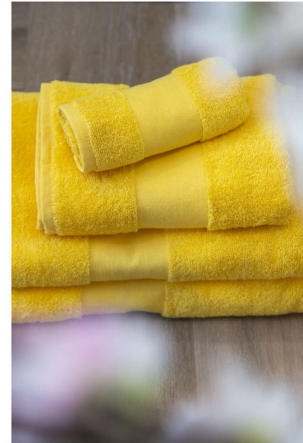

OLIMA CLASSIC TOWEL

SKU: TP3OL450SU-100X150**Categorie:** Casă și bucatărie

100% Ring-Spun cotton;450g/m²;Tear away label;Dyed to match. 100% cotton hanger loop;Guest and Hand towel - Hangeron shorter sides;Bath and Maxi Bath - Hangeron longer sides;Two emphasized bordures at towel ends;Border width:Guest (30x50) 6cm;Hand (5

General information	
Brand	Olima
Color	Aqua
_Color_Hex	#03a3c8
Item Weight Net Gr	0.73
Size	100x150
Imprint Method	S2,DT
Imprint Size	21 x 29
Country Of Origin	TR
Gender	Unisex

Variations		
Attribute	SKU	Stock
#03a3c8 	TP3OL450AQ-100X150	144
#03a3c8 	TP3OL450AQ-30X50	1468
#03a3c8 	TP3OL450AQ-50X100	1505
#69b3e7 	TP3OL450BB-100X150	522
#69b3e7 	TP3OL450BB-30X50	3101
#69b3e7 	TP3OL450BB-50X100	3533
#69b3e7 	TP3OL450BB-70X140	4604
#f5b6cd 	TP3OL450BBP-100X150	144
#f5b6cd 	TP3OL450BBP-30X50	721
#f5b6cd 	TP3OL450BBP-50X100	815
#f5b6cd 	TP3OL450BBP-70X140	963
#41553c 	TP3OL450BG-30X50	1245
#41553c 	TP3OL450BG-50X100	1459
#41553c 	TP3OL450BG-70X140	3701
#1a1718 	TP3OL450BL-30X50	3527
#1a1718 	TP3OL450BL-50X100	10312
#03a3c8 	TP3OL450AQ-70X140	1100
#41553c 	TP3OL450BG-100X150	305
#1a1718 	TP3OL450BL-100X150	535